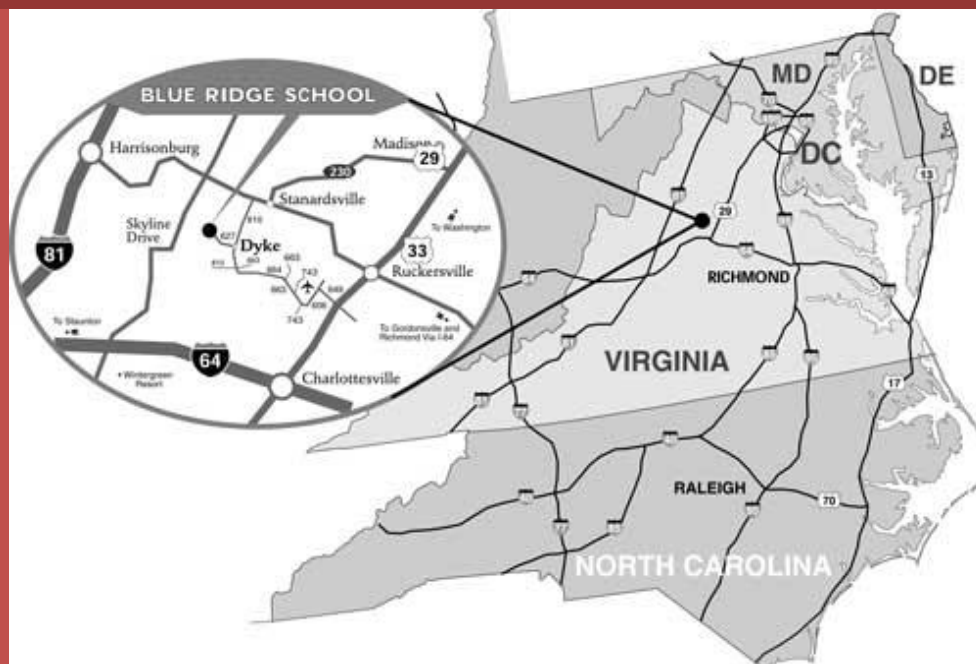

## Directions to Blue Ridge School

The Blue Ridge School is located one mile northwest of Dyke, Virginia, in the foothills of the Blue Ridge Mountains. The School is within a short driving distance of Charlottesville, Richmond and Washington, D.C.

**From Richmond (Approximately 2 hours):**

Take Interstate 64 West to U.S. 250 Exit (Exit #124) to Charlottesville/Shadwell. Turn right onto U.S. 250 West, then merge onto U.S. 250 West Bypass. Turn right onto Hydraulic Road North (State Route 743). Turn right onto U.S. 29 North and take U.S. Route 29 North about 8 miles. Turn left onto Airport Road (State Route 649). Go to the stop sign and take a left onto Dickerson Road (SR 606). Take Dickerson to the stop sign and turn right onto Earlysville Road (SR 743). Continue on Earlysville Road to Earlysville. At the general store in Earlysville, bear left onto Buck Mountain Road (SR 663, which becomes 664), and continue for 2 miles. Turn right onto Markwood Road (the continuation of SR 664). Stay on Markwood for 5 1/2 miles until it ends at the stop sign at the intersection of Markwood Road and Simmons Gap Road (SR 664, 663, and 810). At the intersection, go straight ahead on SR 810 for 1 1/2 miles to Dyke. At Snow's General Store in Dyke, turn left onto SR 627 and travel 1 mile to the stone entrance to the School on the left.

**From Washington, D.C. (Approximately 2 hours):**

Take U.S. Route 29 South to Ruckersville. Turn right on U.S. Route 33 Bypass (West) and travel 7 miles to State Route 810. Turn left onto SR 810 and travel 7 miles to Dyke. In Dyke, turn right onto SR 627 at Snow's General Store. The stone entrance to the School is 1 mile on the left.